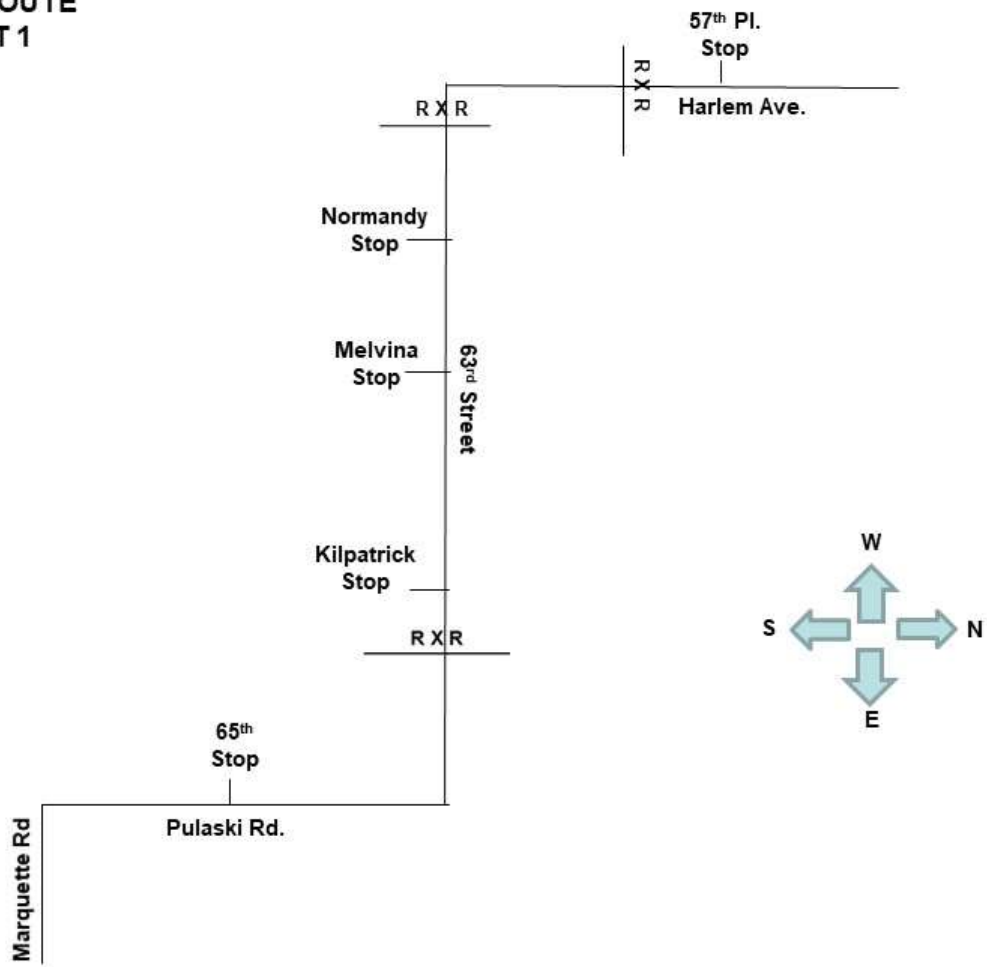

**GOLDROUTE
PART 1**