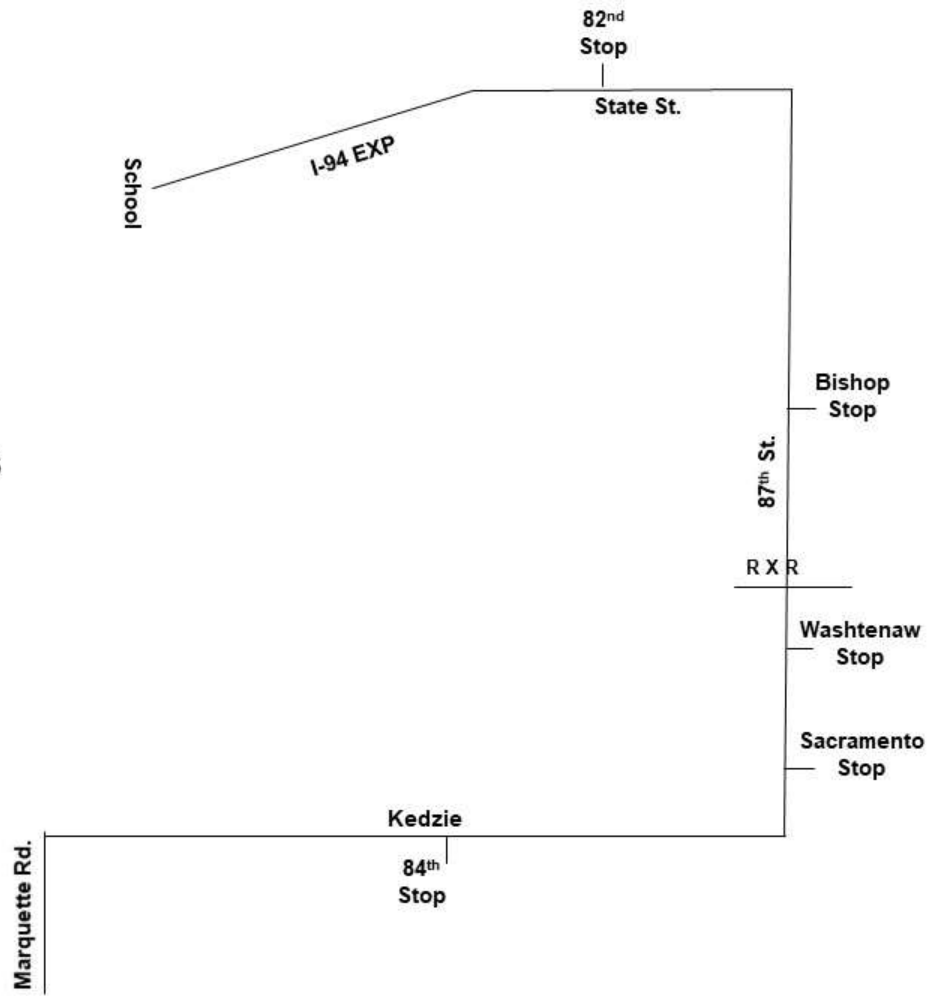

**GOLDROUTE
PART 2**