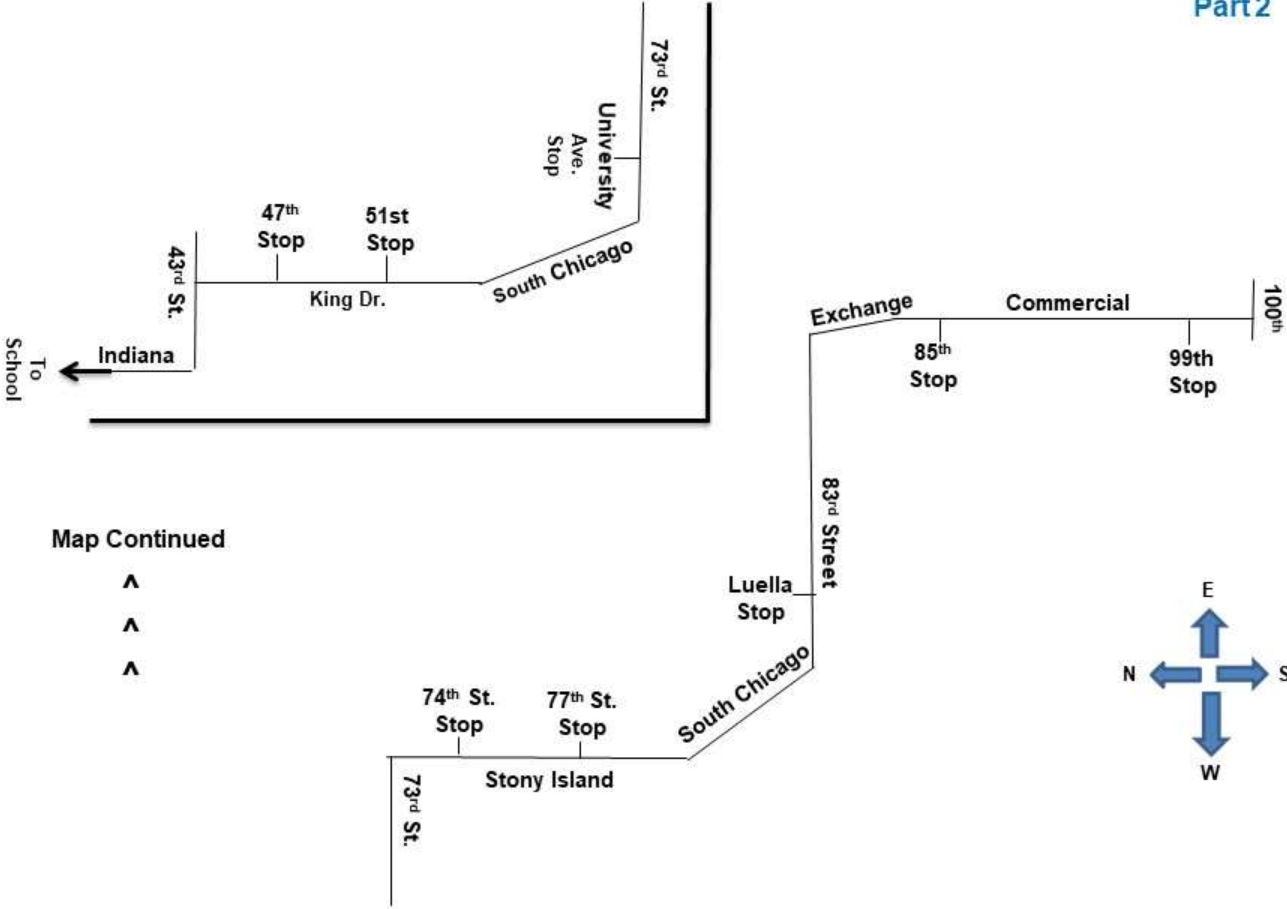

GOLD

STOP	LOCATION	PICK UP TIME	CORNER	LANDMARK
A	57 th Pl. & Harlem Ave.	6:25	SW	Popeye's
B	63 rd & Normandy Ave.	6:31	SE	
C	63 rd & Melvina Ave.	6:35	SW	Vince's Pizza
D	63 rd & Kilpatrick Ave.	6:41	SW	Winston's
E	65 th & Pulaski Rd.	6:45	NW	
F	84 th & Kedzie	6:58	NW	Chase Bank
G	87 th & Sacramento	7:00	SW	
H	87 th & Washtenaw Ave.	7:02	SE	
I	87 th & Bishop	7:07	SW	Pete's Produce Lot
J	82 nd & State St.	7:16	SE	

BLUE

STOP	LOCATION	PICK UP TIME	CORNER	LANDMARK
A	Sibley & Torrence Ave.	6:20	NE	
B	133 rd & Exchange Ave.	6:27	S	Family Dollar
C	133 rd & Ave 0	6:31	NE	
D	112 th & Ewing Ave.	6:39	SW	Funeral Home
E	104 th & Ewing Ave.	6:43	NE	Gallistel

RED

STOP	LOCATION	PICK UP TIME	CORNER	LANDMARK
A	Irving Park & Pulaski	6:20	SW	Walgreens
B	Oakdale Ave. & Ashland	6:40	W	Jewel
C	Fullerton & Clark St.	6:50	SW	
D	Columbus & North Water St.	7:01	NW	NBC Tower
E	Racine Ave. & Taylor St.	7:13	SW	
F	14 th Pl. & Racine	7:15	NW	CPD
G	14 th & State St.	7:23	NW	
H	17 th & State St.	7:24	NW	Douglas Truck

**GOLDROUTE
PART 1**

**GOLDROUTE
PART 2**

BLUE ROUTE Part 1

**BLUE ROUTE
Part 2**

Map Continued

- ^
- ^
- ^

RED ROUTE PART 2