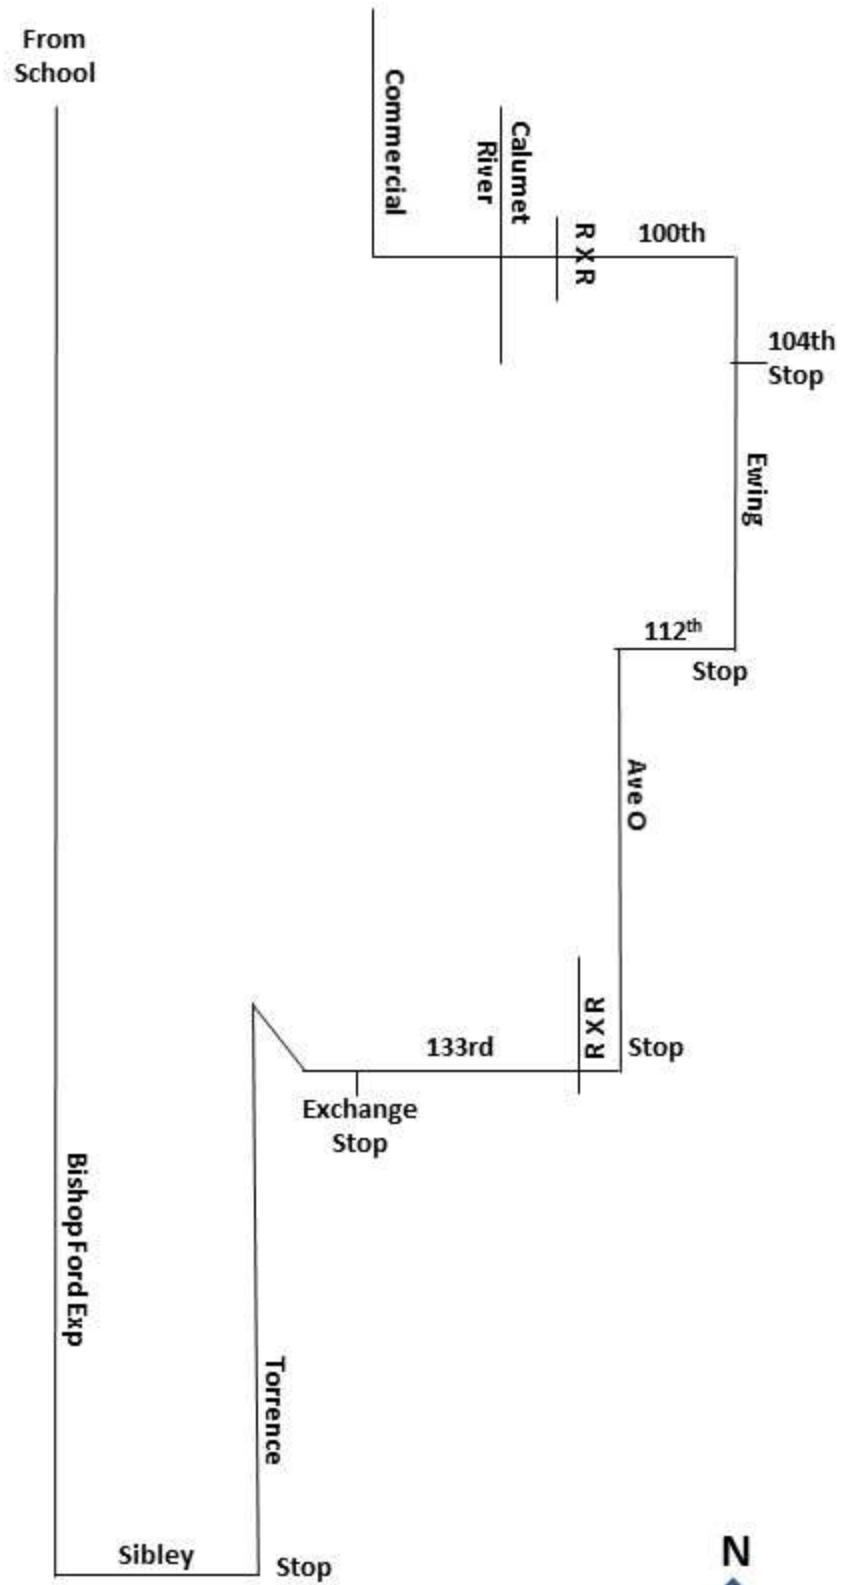

BLUE ROUTE Part 1