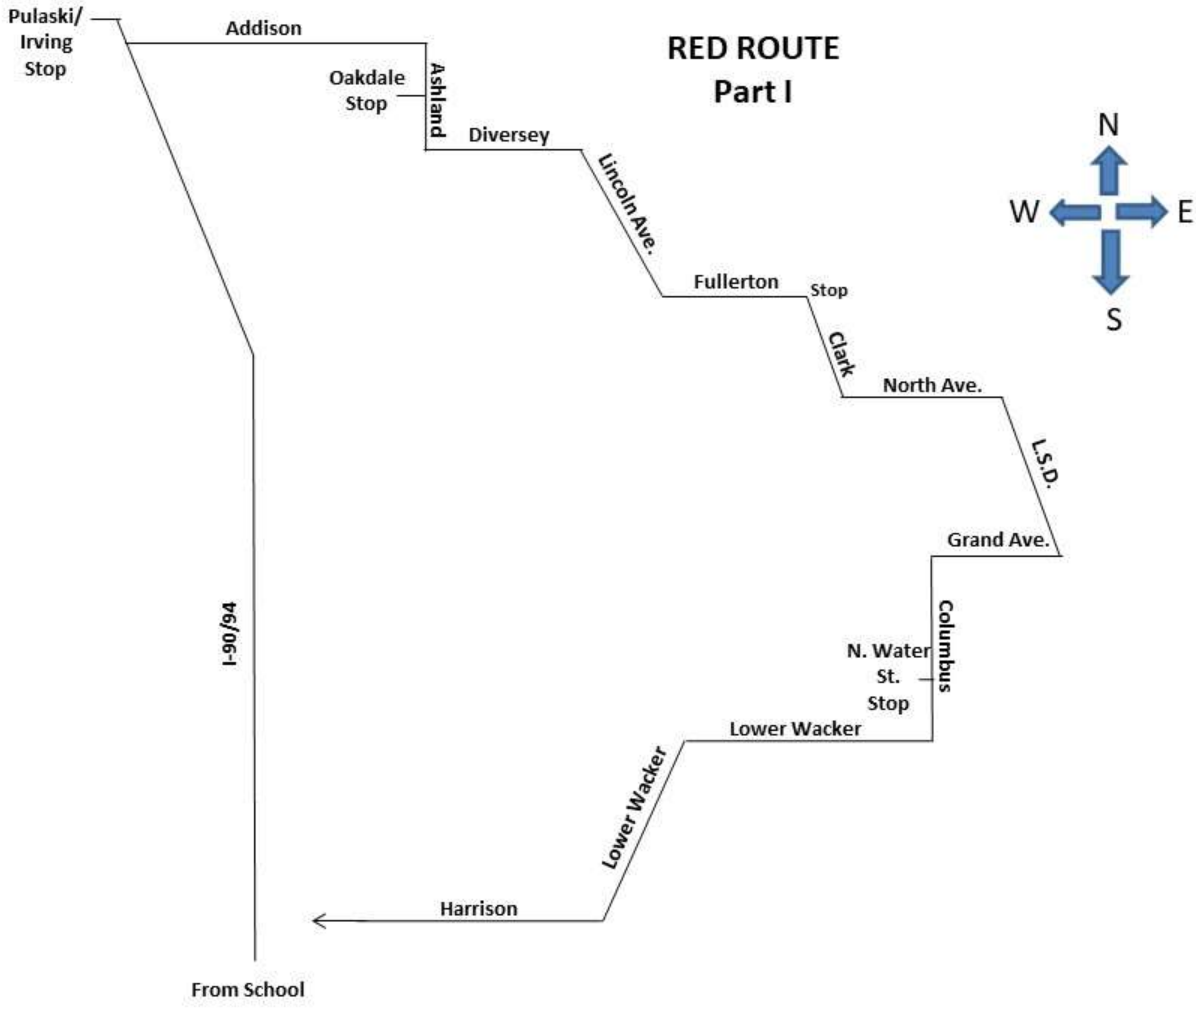

GOLD

STOP	LOCATION	PICK UP TIME	CORNER	LANDMARK
A	57 th Pl. & Harlem Ave.	6:25	SW	Popeye's
B	63 rd & Normandy Ave.	6:31	SE	
C	63 rd & Melvina Ave.	6:35	SW	Vince's Pizza
D	63 rd & Kilpatrick Ave.	6:41	SW	Winston's
E	65 th & Pulaski Rd.	6:45	NW	
F	84 th & Kedzie	6:58	NW	Chase Bank
G	87 th & Sacramento	7:00	SW	
H	87 th & Washtenaw Ave.	7:02	SE	
I	87 th & Bishop	7:07	SW	Pete's Produce Lot
J	82 nd & State St.	7:16	SE	

BLUE

STOP	LOCATION	PICK UP TIME	CORNER	LANDMARK
A	Sibley & Torrence Ave.	6:20	NE	
B	133 rd & Exchange Ave.	6:27	S	Family Dollar
C	133 rd & Ave 0	6:31	NE	
D	112 th & Ewing Ave.	6:39	SW	Funeral Home
E	104 th & Ewing Ave.	6:43	NE	Gallistel

RED

STOP	LOCATION	PICK UP TIME	CORNER	LANDMARK
A	Irving Park & Pulaski	6:20	SW	Walgreens
B	Oakdale Ave. & Ashland	6:40	W	Jewel
C	Fullerton & Clark St.	6:50	SW	
D	Columbus & North Water St.	7:01	NW	NBC Tower
E	Racine Ave. & Taylor St.	7:13	SW	
F	14 th Pl. & Racine	7:15	NW	CPD
G	14 th & State St.	7:23	NW	
H	17 th & State St.	7:24	NW	Douglas Truck

**GOLDROUTE
PART 1**

**GOLDROUTE
PART 2**

BLUE ROUTE Part 1

**BLUE ROUTE
Part 2**

Map Continued

- ^
- ^
- ^

RED ROUTE PART 2